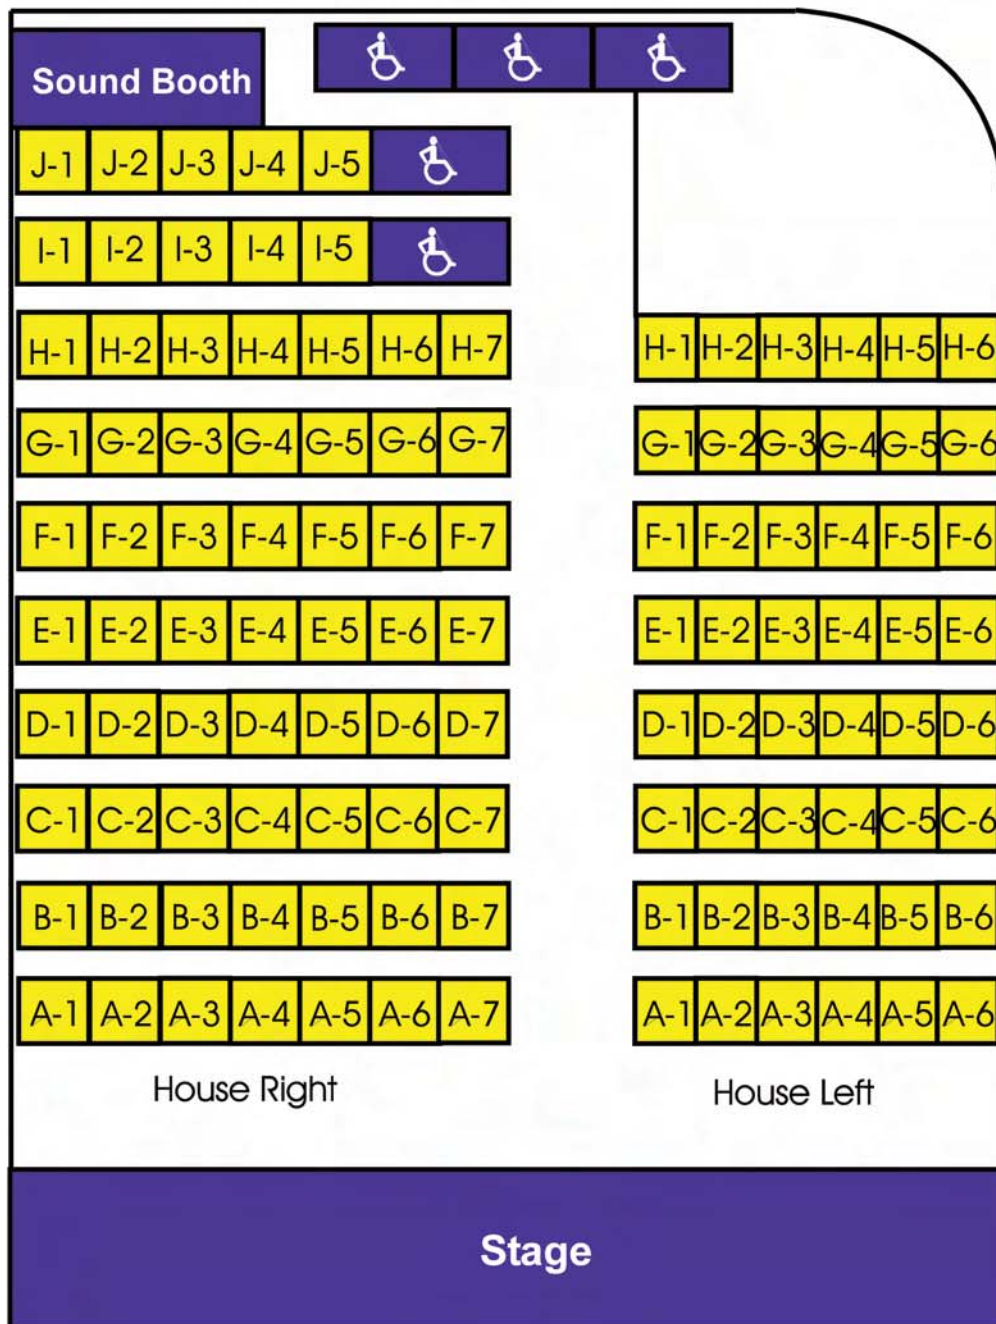

THE MAGICAL SPIRIT OF IRELAND

PALACE THEATRE SHOWROOM SEATING CHART

BOX OFFICE 843-448-0588 GROUPS₍₁₅₊₎ 843-626-8927

Located at Broadway at the Beach, 21st Ave. North and Hwy. 17 Bypass, Myrtle Beach, SC